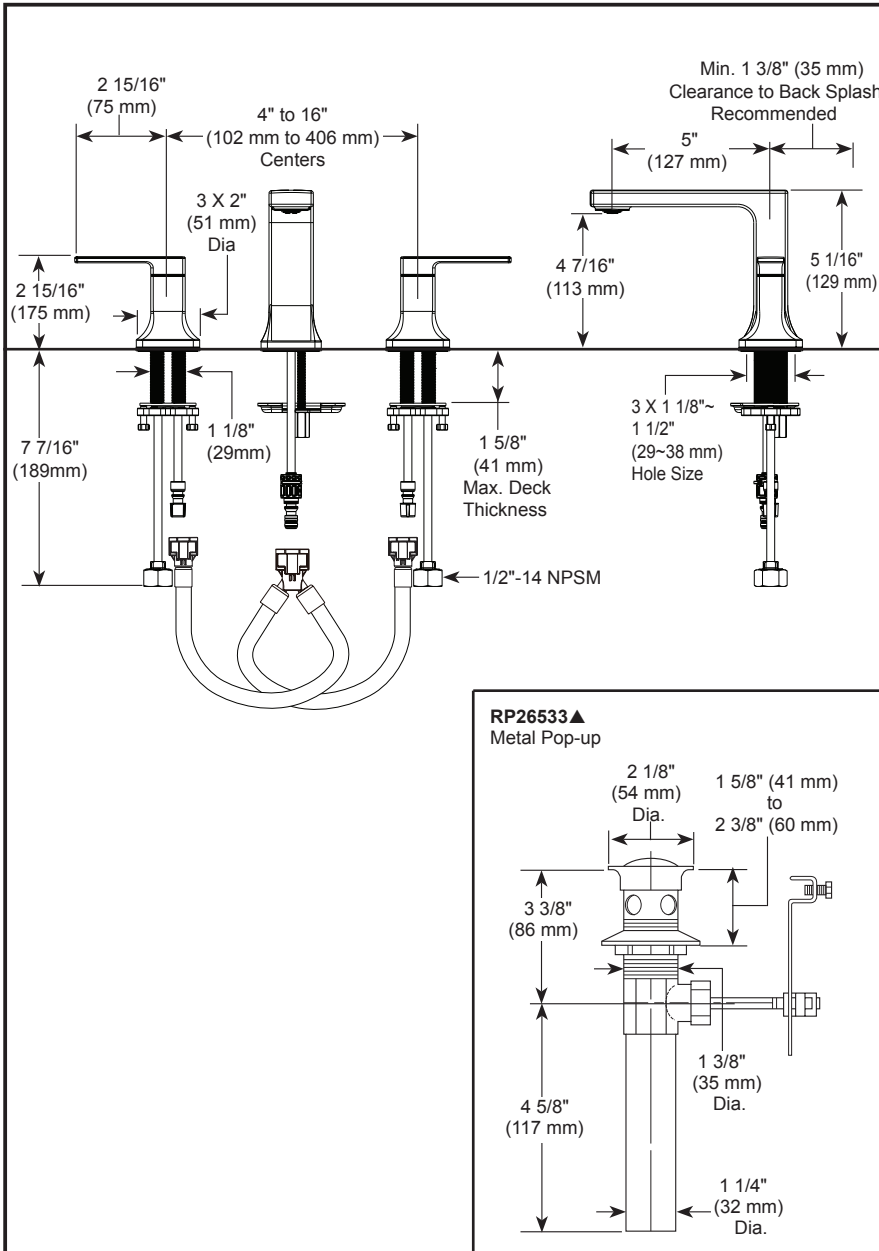

WARRANTY

- Parts and Finish - Lifetime limited warranty; or for commercial purchasers, 10 years for multi-family residential (apartments and condominiums) and 5 years for all other commercial uses, in each case from the date the product is received by the original purchaser or their authorized representative (installation contractor, etc.).
- Electronic Parts and Batteries (if applicable) - 5 years from the date the product is received by the original purchaser or their authorized representative (installation contractor, etc.); or for commercial purchasers, 1 year from the date the product is received by the original purchaser or their authorized representative (installation contractor, etc.). No warranty is provided on batteries.